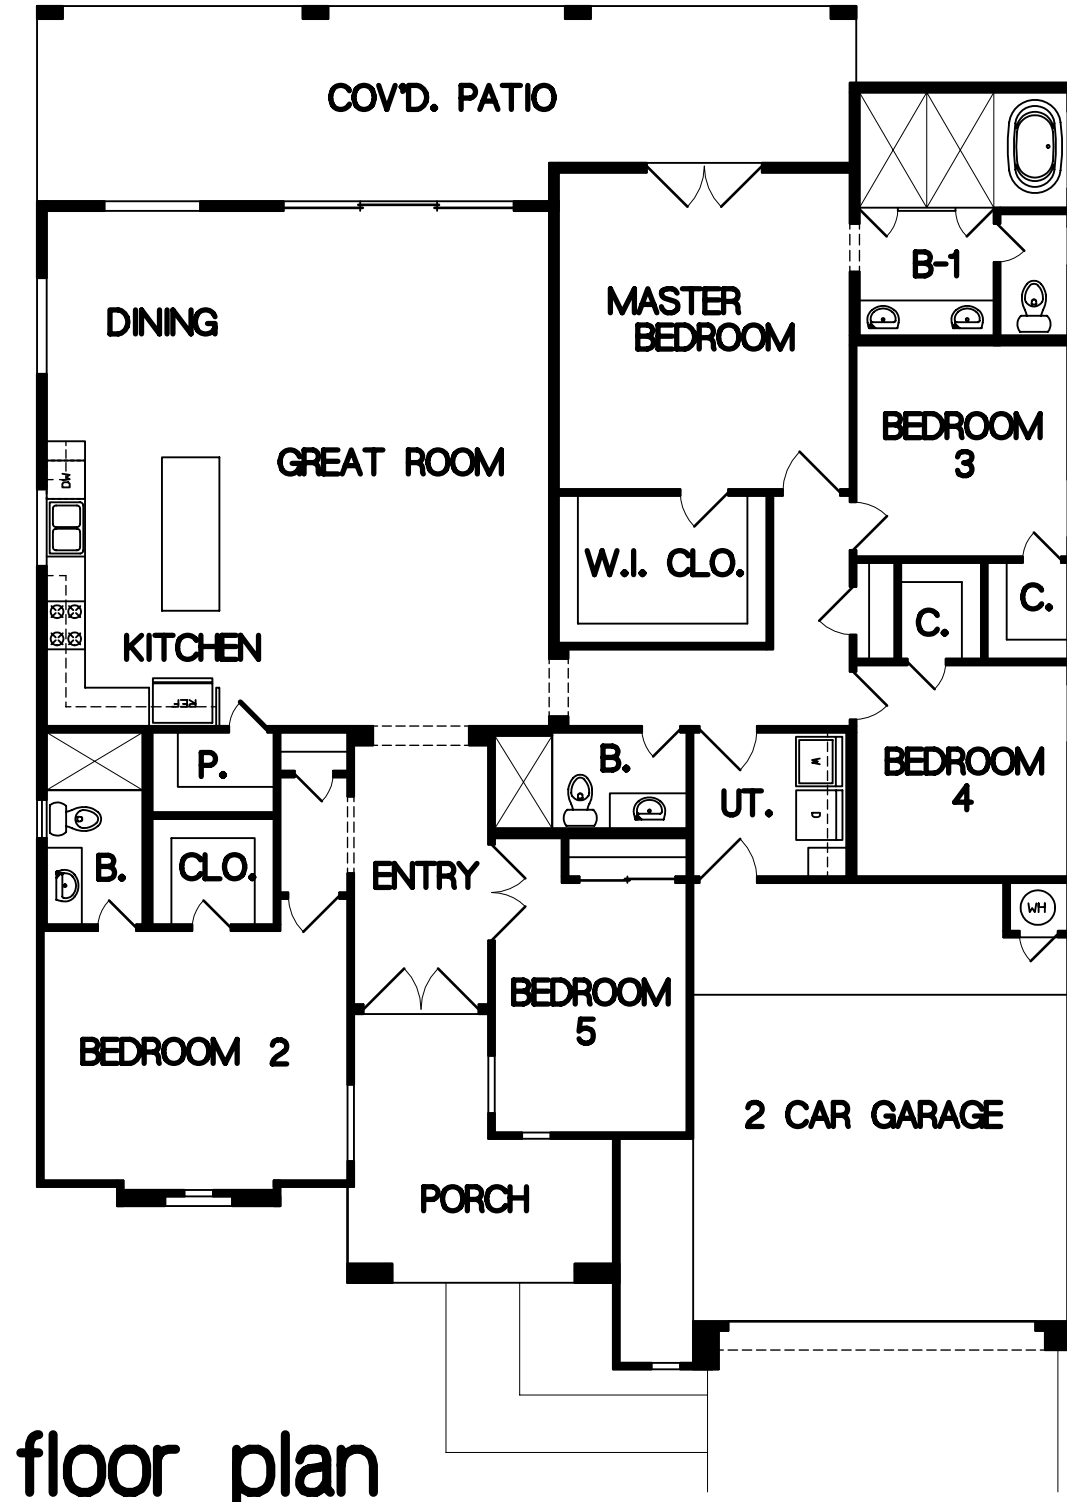

plan lucia I

floor plan

front elevation

LIVING AREA: 2480 S.F.

EDWARDS

HOMES OF EL PASO, L.L.C.