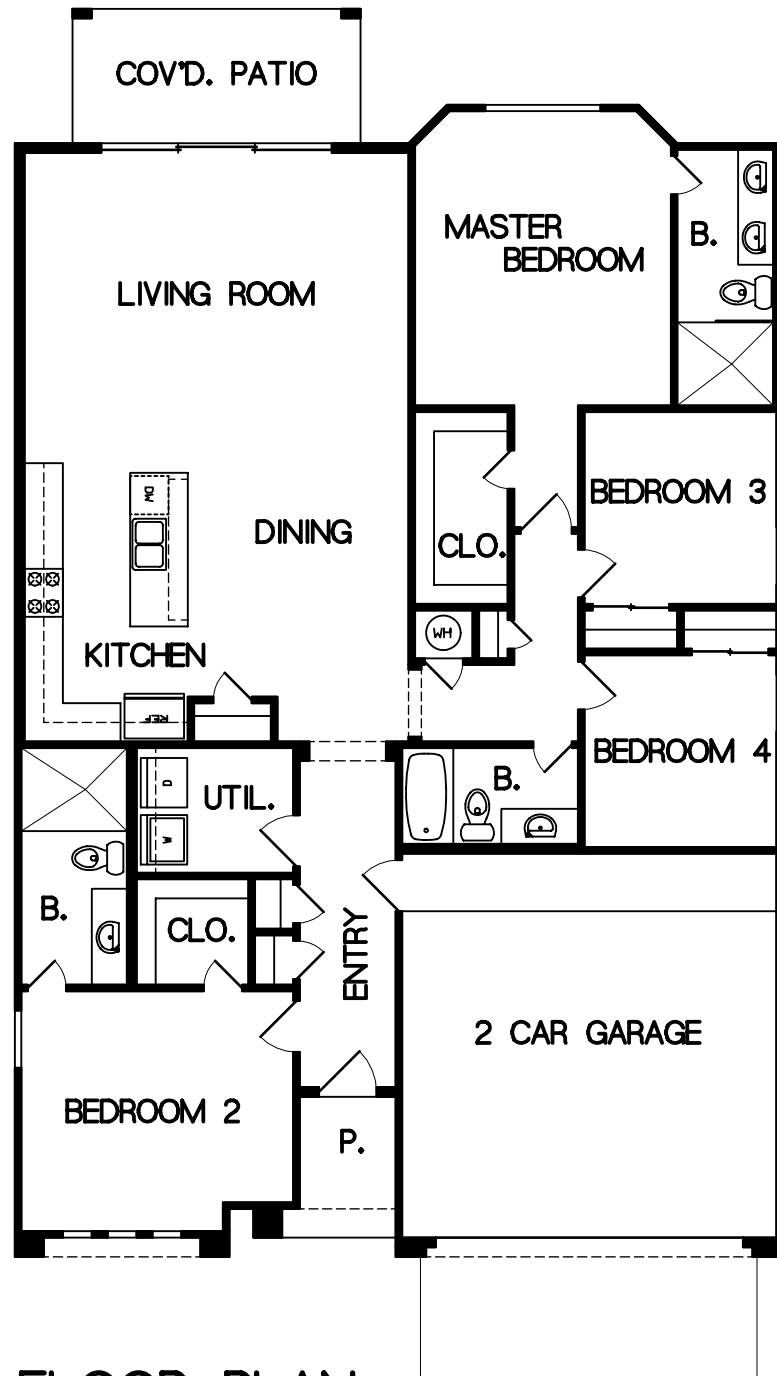

# plan madeline

FLOOR PLAN

FRONT ELEVATION  
TOTAL LIVING AREA: 1866 S.F.