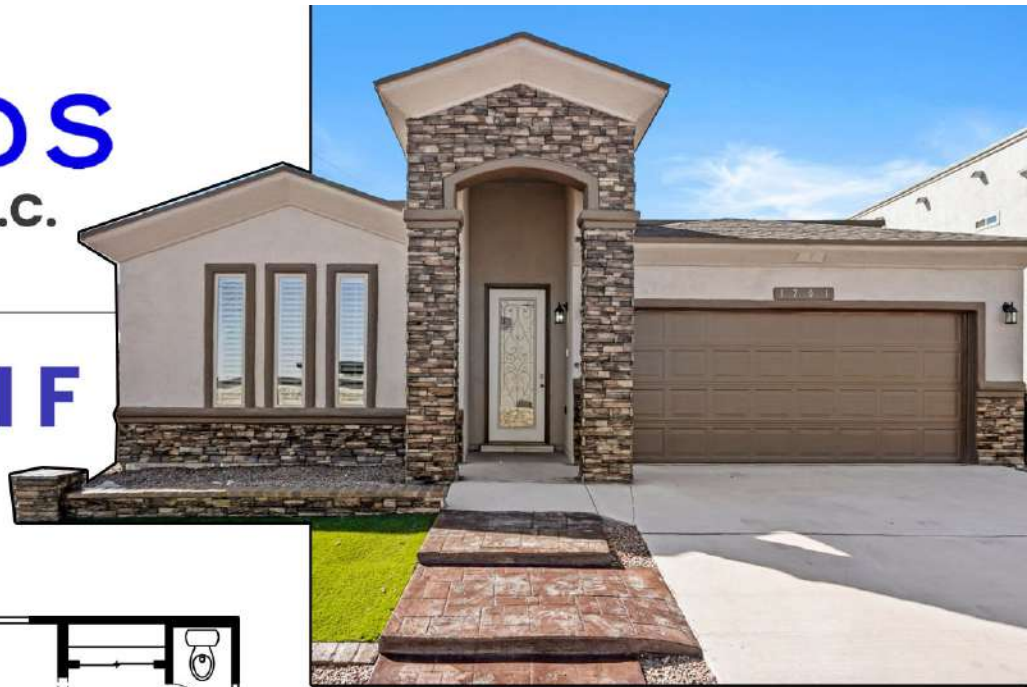

# EDWARDS

Homes of El Paso, L.L.C.

## Plan Lilian II F

Don't miss the chance to visit our exclusively customized Lilian II F Model Home, designed specifically with families in mind, offering nearly 1914 square feet of comfortable living space. Boasting a spacious layout consisting of four bedrooms and three bathrooms, this expansive residence showcases an interlinked, well-structured kitchen with top-of-the-line stainless steel appliances and elegant granite countertops.

Price Starting at: \$267,950.00

Beds: **4**  
Baths: **3**  
Level: **1**  
Square Feet: **1914**

**Call Us!**  
**(915) 849-8819**