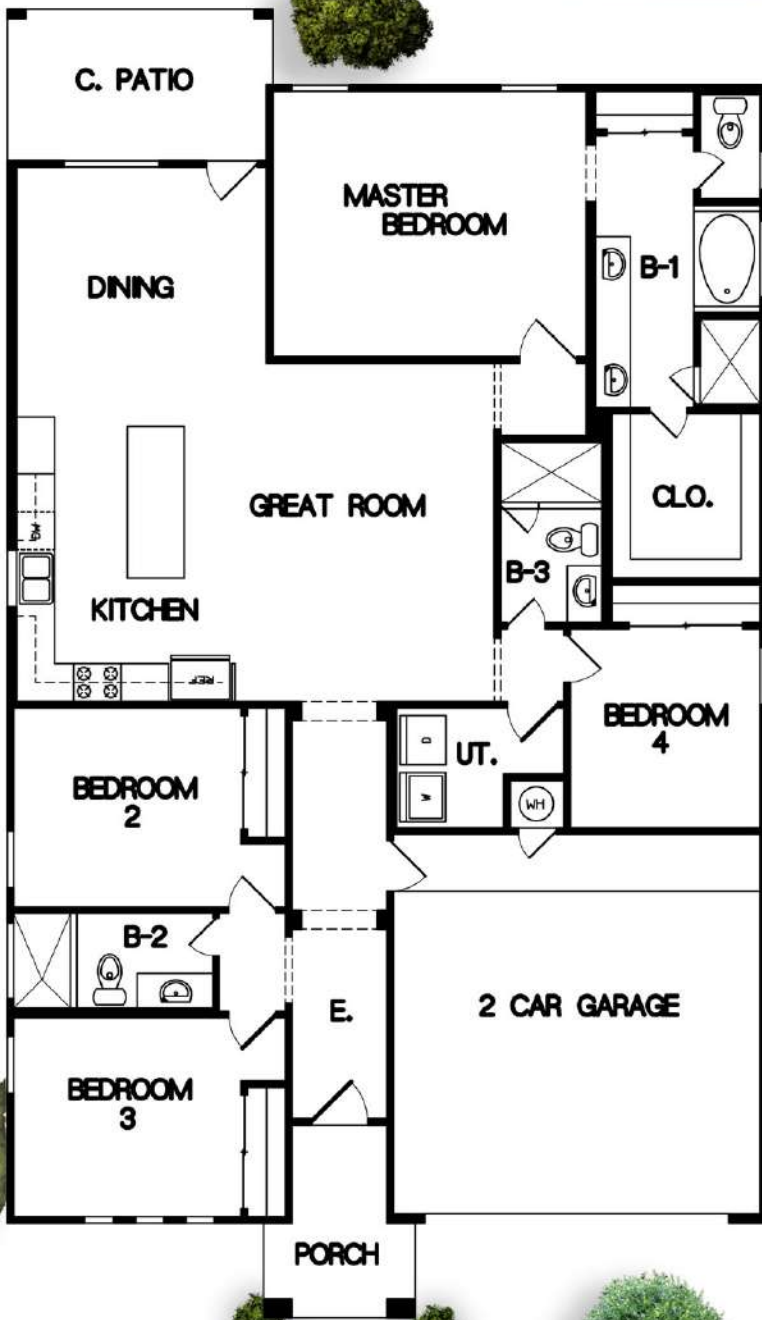

## Plan Lilian II F

Don't miss the chance to visit our exclusively customized Lilian II F Model Home, designed specifically with families in mind, offering nearly 1914 square feet of comfortable living space. Boasting a spacious layout consisting of four bedrooms and three bathrooms, this expansive residence showcases an interlinked, well-structured kitchen with top-of-the-line stainless steel appliances and elegant granite countertops.

Price Starting at: \$267,950.00

Beds: **4**  
Baths: **3**  
Level: **1**  
Square Feet: **1914**

**Call Us!**  
**(915) 849-8819**

### Floor Plan