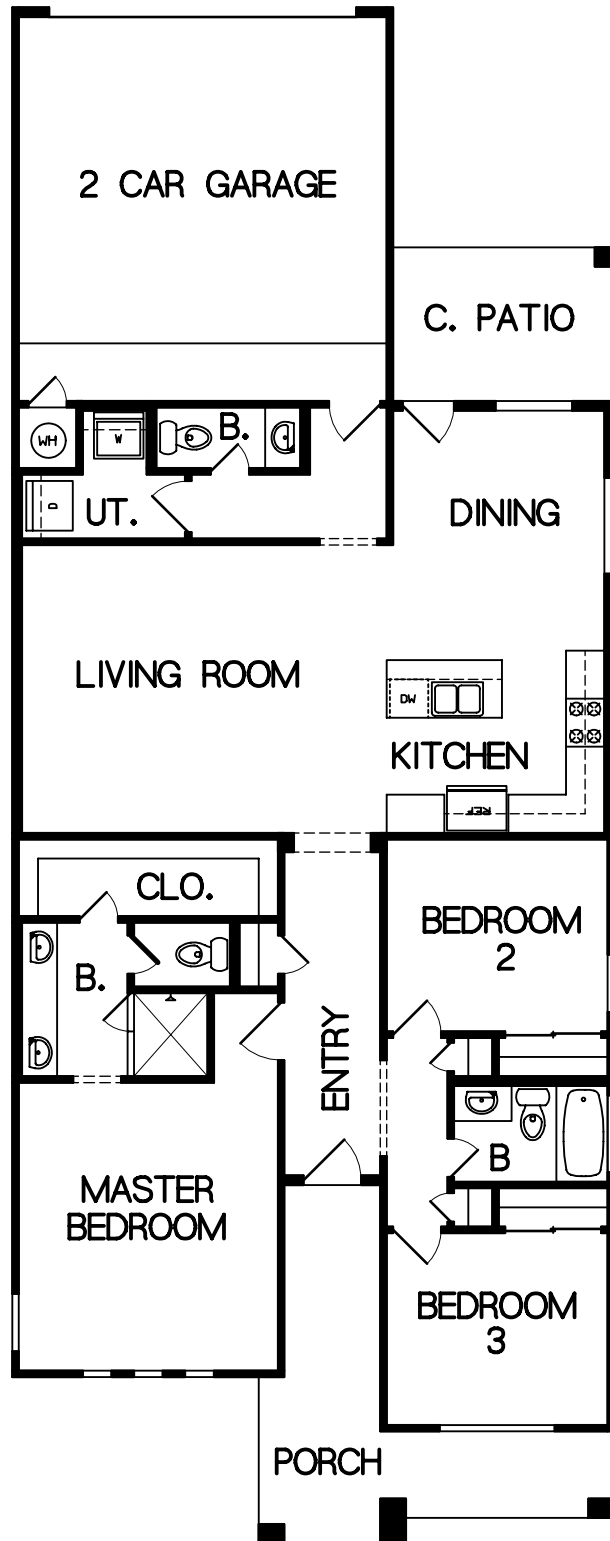

plan elizabeth f

FRONT ELEVATION

LIVING AREA: 1566 S.F.

FLOOR PLAN