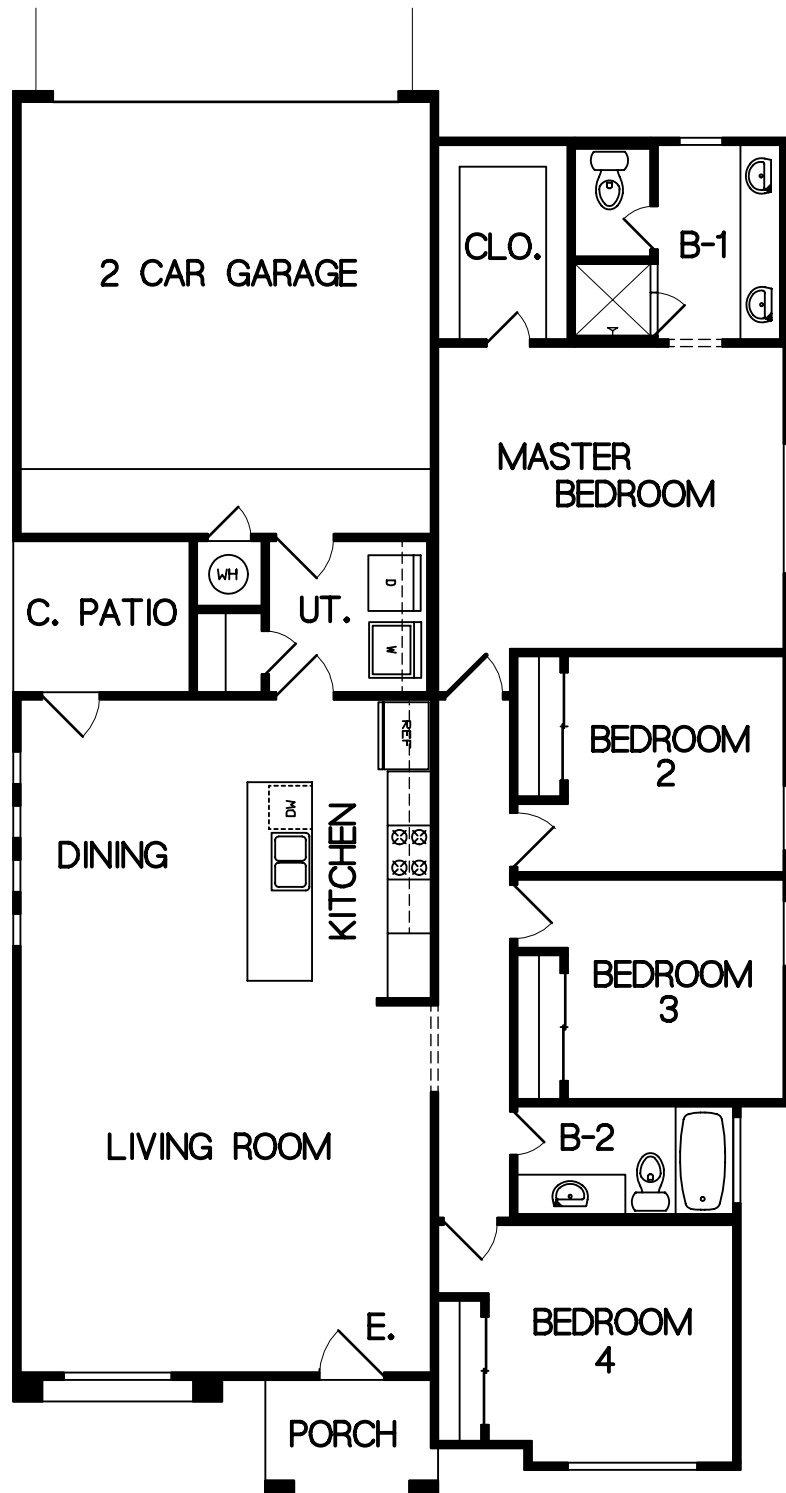

plan alma

FLOOR PLAN

FRONT ELEVATION

LIVING AREA: 1670 S.F.