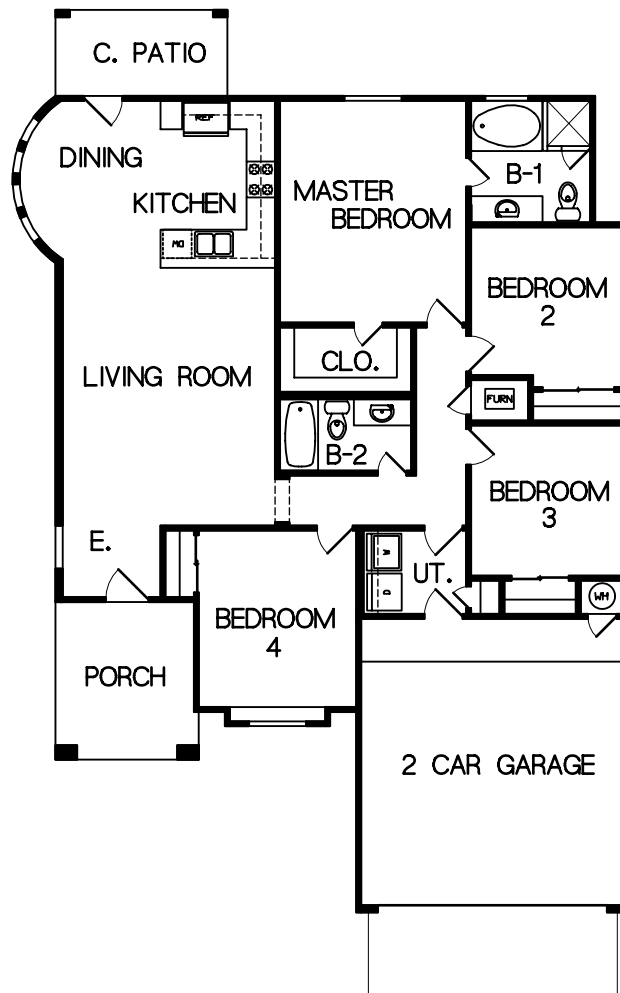

EDWARDS

CELESTE F FLOOR PLAN

1,520
4
2