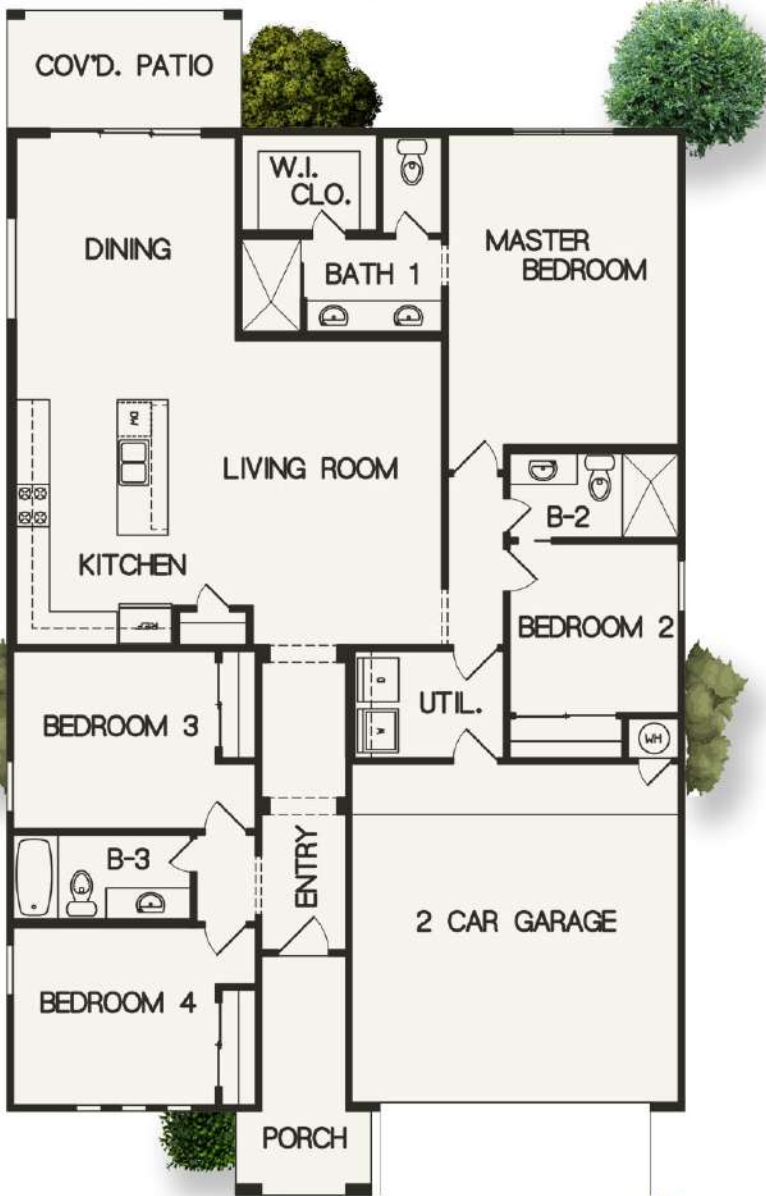

EDWARDS

Homes of El Paso, L.L.C.

Plan Clarissa

Don't let this once-in-a-lifetime chance to turn this stunning house into your home pass you by! Our latest Floor Plan "Clarissa" is an exceptional residence that offers just below 1868 square feet of livable space, 4 bedrooms, and 3 bathrooms. Boasting elegant granite kitchen countertops and a generously sized living room, this home is an ideal setting for entertaining your loved ones.

Price Starting at: \$325,950.00

Beds: **4**
Baths: **3**
Level: **1**
Square Feet: **1868**

Call Us!
(915) 849-8819

Floor Plan